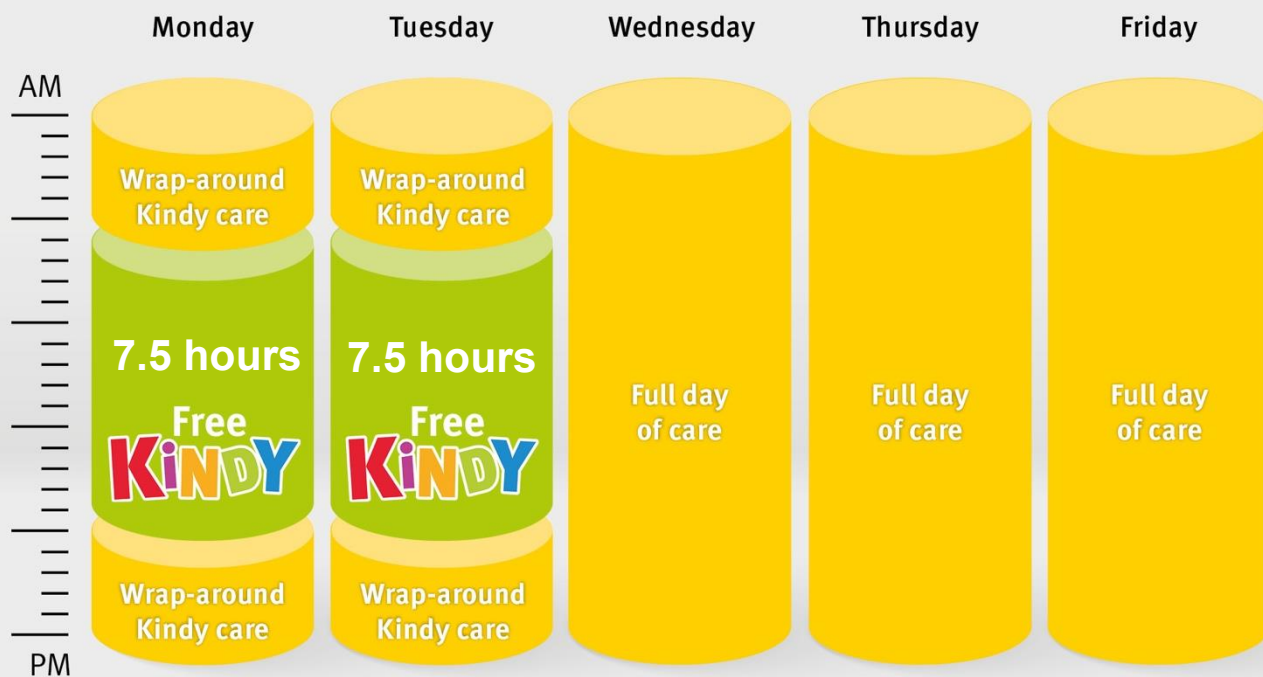

How free

KiNDY applies

15 hours
per week

40 weeks
per year

Long day care example

Kindergarten programs can be provided over two or three days, at a long day care service. Services may have different offerings such as two 7.5 days or three 5 hour days, across the week. This example shows kindy split across two days as part of a full week at long day care.